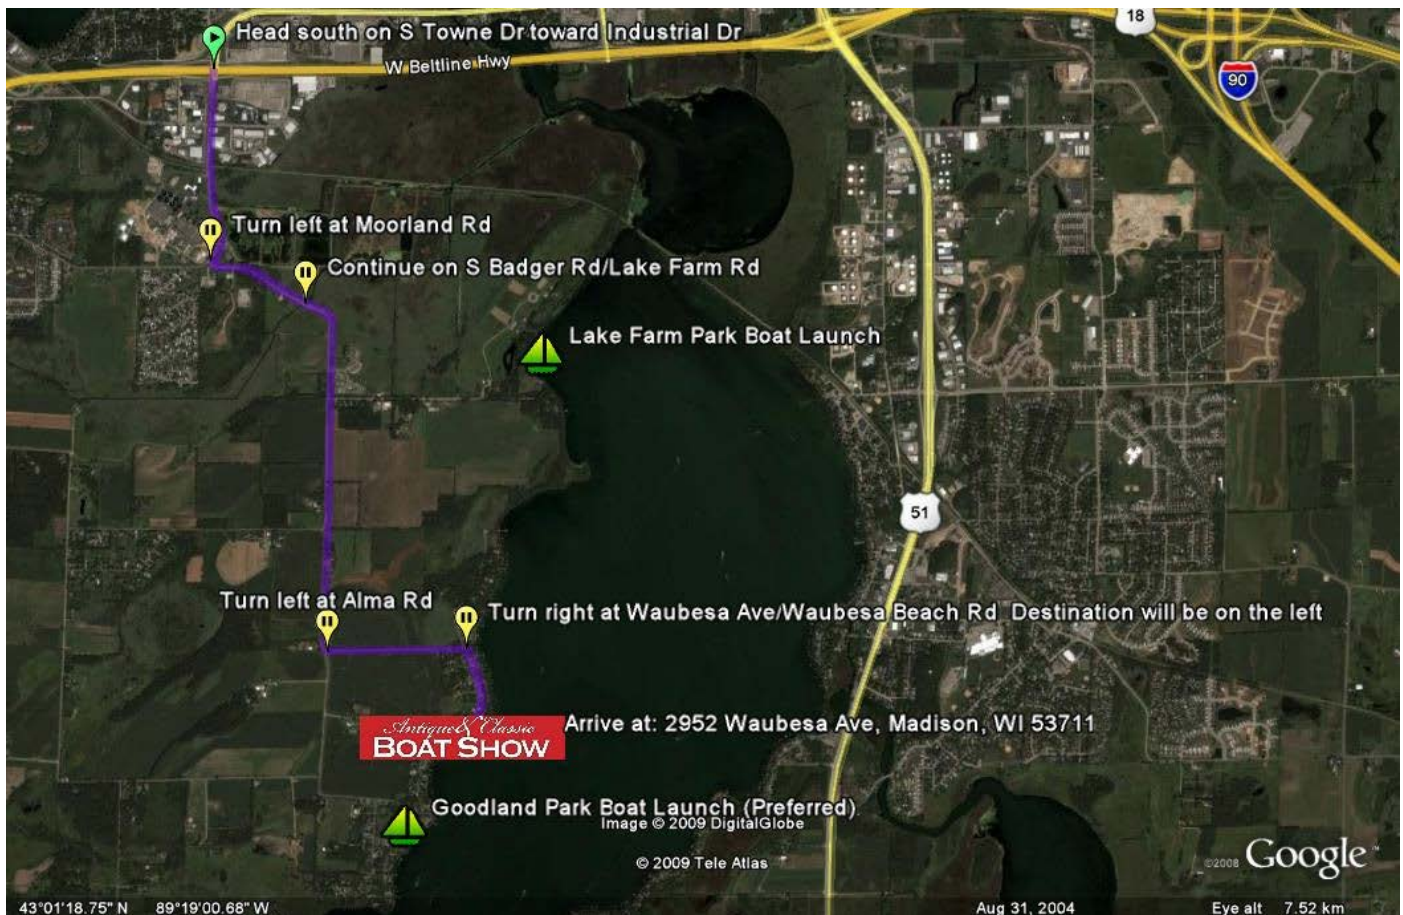

Madison Area Antique & Classic Boat Show Directions

Christy's Landing
2952 Waubesa Avenue
Madison, WI, 53711
(608) 222-5391

From Milwaukee:

- I-94 West to Madison
- I-90/39 Towards Janesville (4 miles)
- Take Hwy 12/18 (the Beltline) West towards Madison
- Exit at South Towne Drive
- Take left (South) on South Towne Drive for .7 miles (one stop light, straight thru roundabout)
- Take left on Moorland Road (turn in front of Farm Tavern)
- Moorland Road (turns into Lake Farm Rd.) for approx. 3 miles
- Take Left on Alma Rd.
- At T in the road at the end of Alma take right on to Waubesa Ave.
- Christy's is about .5 mile down Waubesa Ave.

From Madison:

- Hwy 12/18 East (Beltline)
- Exit at South Town Drive
- Take right (South) on South Towne Drive for .7 miles (one stop light, straight thru roundabout)
- Use above directions

Hotels in Area: Country Inn & Suites 400 River Place (608) 221-0055; AmericInn 101 West Broadway - (608) 222-8601; Other Hotels in area: Days Inn - 4402 E. Broadway Service Road (608) 223-1800; Holiday Inn Express 722 John Nolen Dr. (608) 255-7400; Sheraton - 706 John Nolen Drive - (608) 251-2300